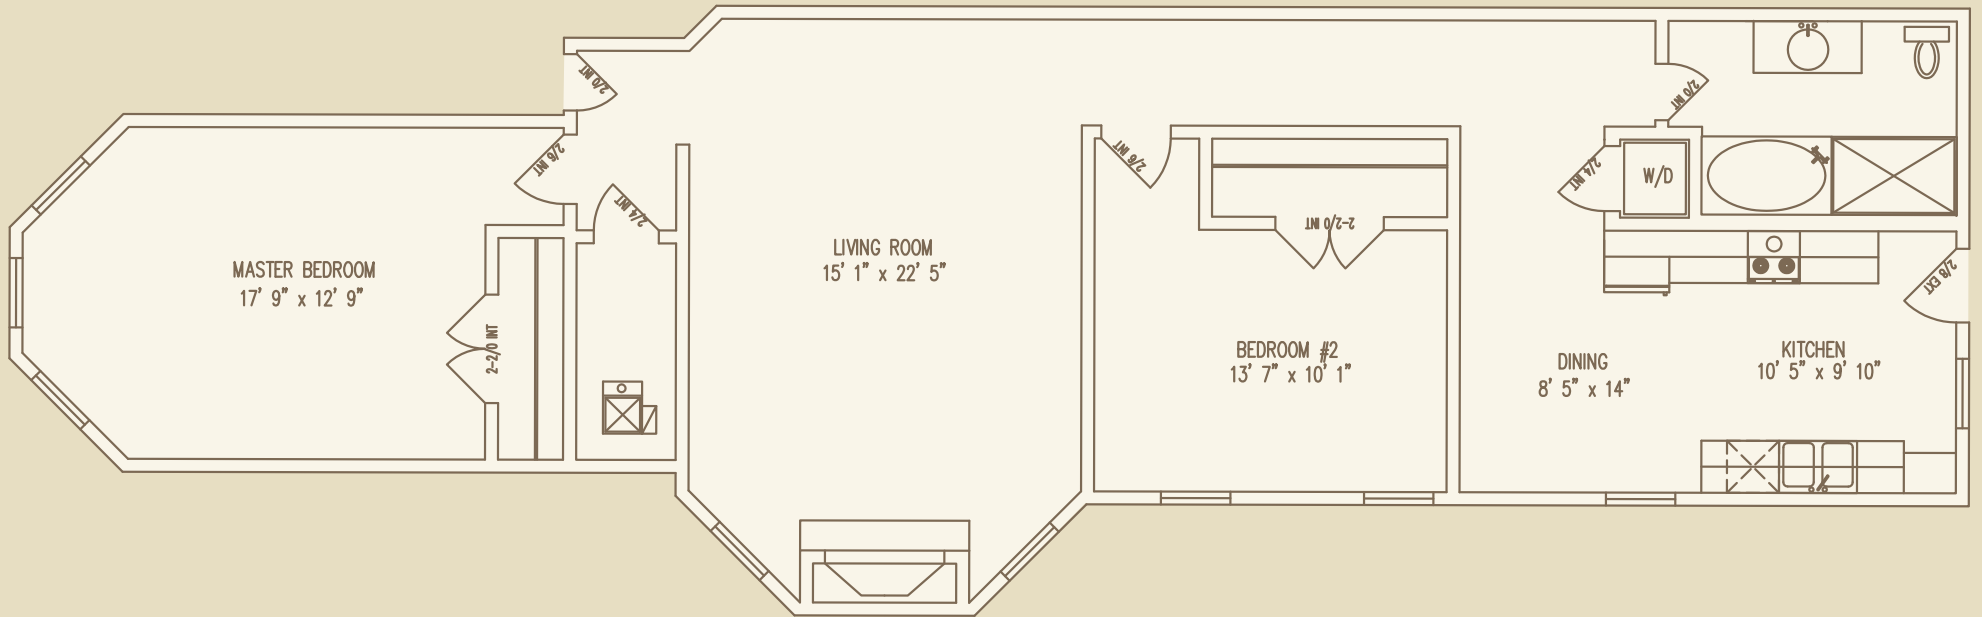

UNIT 2

2 BEDROOM, 1 BATH, 1,325 Sq Ft

1231 BARDSTOWN ROAD, 40204

ORIGINAL HIGHLANDS CHARM